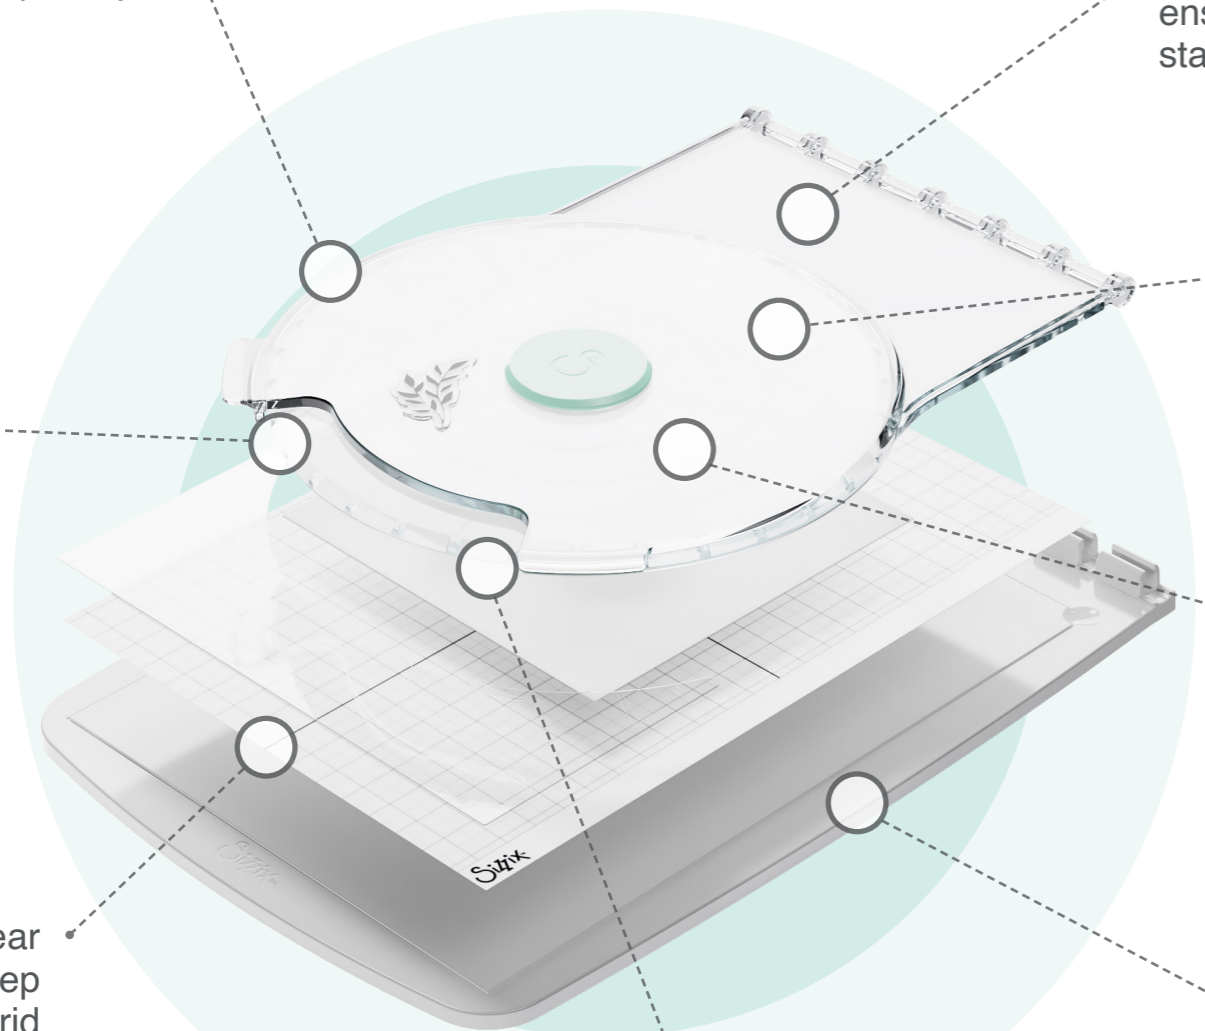

360 Degree, 8" wide circular stamping capability

Transparent lid ensures accurate stamp placement

Ergonomic design for ease of use

Etched markings for perfect alignment

Easily attaches to the Sizzix™ Stencil & Stamp Tool

Rotating wheel clicks into place every 45 degrees

Rotating precision stamp platform

Includes clear mask to keep Sticky Grid Sheet clean when not in use