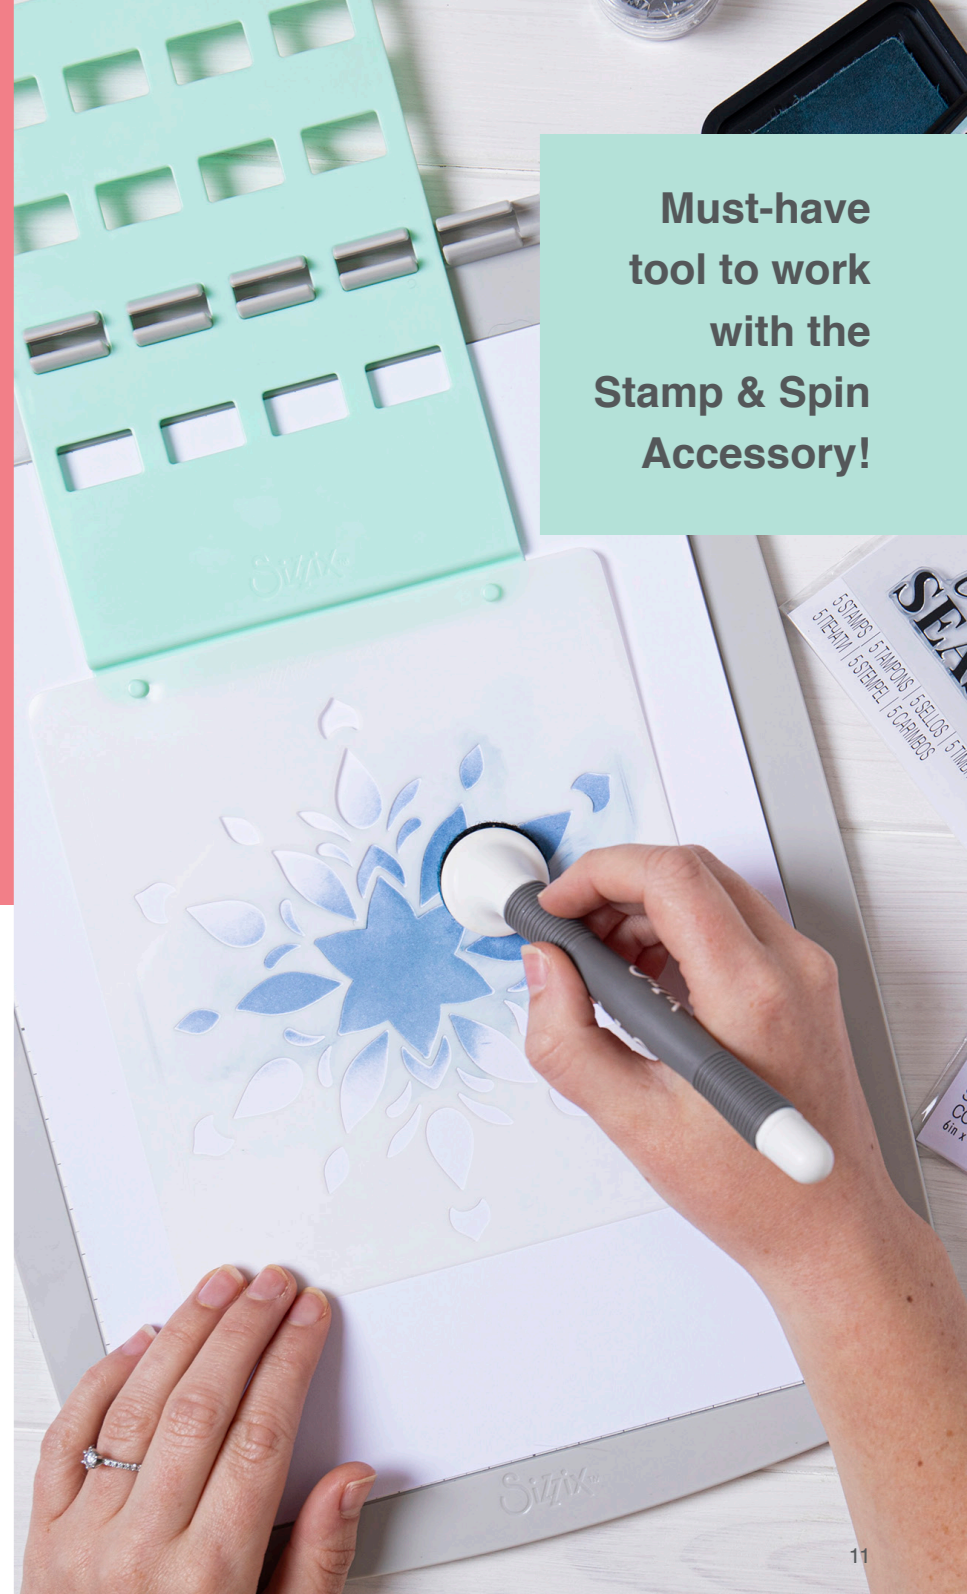

More Sizzix items you might like...

Sizzix™ Stencil & Stamp Tool (664896)

Don't miss the popular Sizzix Stencil & Stamp Tool! This tool allows for precise stencilling and stamping that will give you beautiful results every time. Perfect for all crafting occasions and styles including cardmaking, papercrafting, scrapbooking, home décor pieces and any other craft you can dream up! Providing everything you would need to create gorgeous stencilled and stamped creations, this tool includes a Gridded Stamp Plate, Stencil Adapter, a Sticky Grid Sheet, and a non-slip Foam Base.

Must-have tool to work with the Stamp & Spin Accessory!