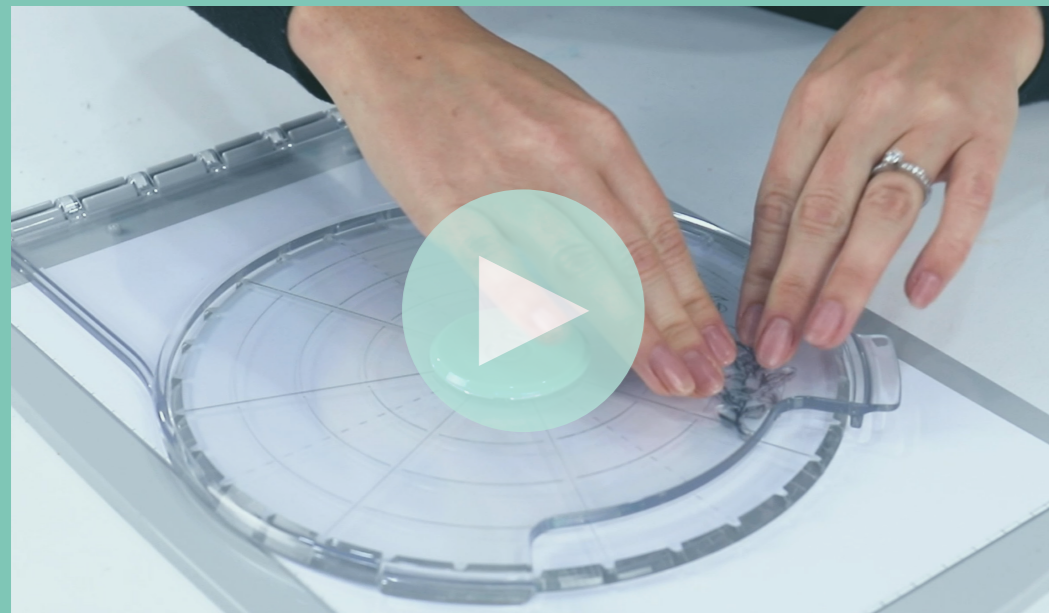

Sizzix®

This new must-have AWARD-WINNING stamping accessory is the perfect addition to enhance the Sizzix™ Stencil & Stamp product story, providing even more making opportunities for stamp lovers! The Sizzix™ Stamp & Spin Accessory (#666614) has been seamlessly designed as an addition to the popular Sizzix Stencil & Stamp Tool (664896), giving makers the ability to create continuous circular stamped designs. Launched in 2022, the Sizzix Stencil & Stamp Tool gives consumers everything they need to create beautiful papercraft makes, ensuring layering stencils and stamps are in perfect position and have perfect precision, and has become a craft room staple for thousands of crafters across the globe! Now, we unleash brand new opportunities for using the tool with this exciting new accessory!

Promotional Video ▶

Short video highlighting the key features of the the Stamp & Spin Accessory.

With the NEW Sizzix Stamp and Spin Accessory, it's never been easier to create your own circular stamped designs to create wreaths, as well as all-over patterns!

- The Stamp & Spin easily attaches via the hinge on the base plate of the Stamp & Stencil Tool.
- Contains a rotating stamp press, with segmented grooves to allow makers to achieve the perfect alignment of stamps.
- No need to move the project itself, simply turn the tool into the next chosen position.
- Explore a wide range of new and existing stamp designs and even mix-and-match them to achieve your desired look.
- Compatible with most cling and rubber stamps including our Sizzix Essentials range and fresh designs from new Licensed Artists coming in 2024!.

In-depth Video ▶

Join Sizzix Designer Pete Hughes as he talks you through the Stamp & Spin Accessory in full detail.

360 Degree, 8" wide circular stamping capability

Transparent lid ensures accurate stamp placement